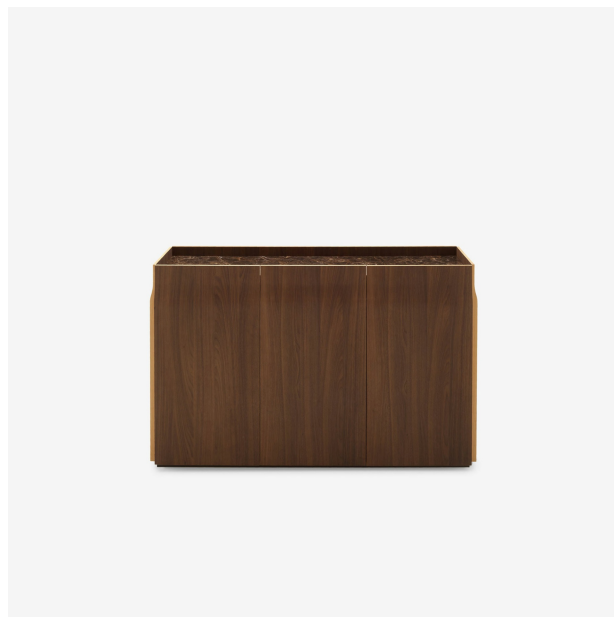

UTOPIA

Designer

Eric Jourdan

PRODUCTS

3-DOOR SIDEBOARD EMPERADOR CERAMIC STONEWARE TOP

Dimensions

Height 980 mm
Width 1,560 mm
Depth 450 mm
Weight 130 kg

3-DOOR SIDEBOARD TOP IN WHITE MARBLE-EFFECT CERAMIC STONEWARE

Dimensions

Height 980 mm
Width 1,560 mm
Depth 450 mm
Weight 132 kg

4-DOOR SIDEBOARD VERDE MARBLE TOP

4-DOOR SIDEBOARD EMPERADOR CERAMIC STONEWARE TOP

Dimensions

Height 980 mm
Width 2,060 mm
Depth 450 mm
Weight 196 kg

Dimensions

Height 980 mm
Width 2,060 mm
Depth 450 mm
Weight 163 kg

**4-DOOR SIDEBOARD TOP IN WHITE MARBLE-EFFECT
CERAMIC STONEWARE**

OCCASIONAL UNIT VERDE MARBLE TOP

Dimensions

Height 980 mm
Width 2,060 mm
Depth 450 mm
Weight 159 kg

Dimensions

Height 1,530 mm
Width 960 mm
Depth 432 mm
Weight 149 kg

**OCCASIONAL UNIT EMPERADOR CERAMIC STONEWARE
TOP**

**OCCASIONAL UNIT TOP IN WHITE MARBLE-EFFECT
CERAMIC STONEWARE**

BAR UNIT VERDE MARBLE TOP